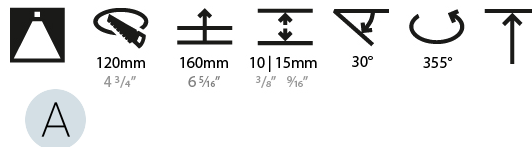

RATINGS AND CERTIFICATIONS

Certified By: Certified for North American Standards
IP rating: IP20