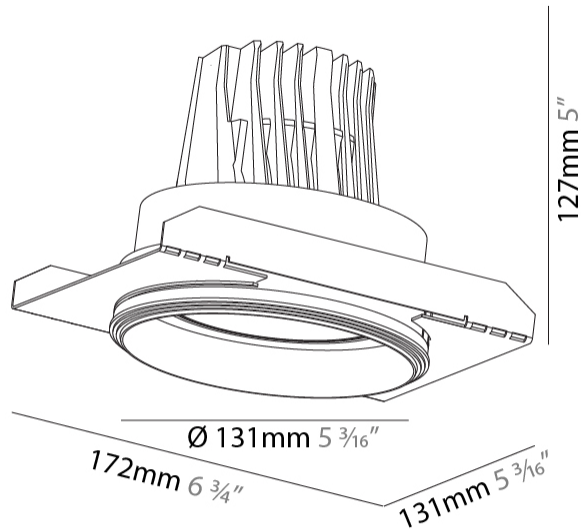

PHYSICAL

Shape: Round
Diameter (mm): 131
Diameter (in): 5 3/16
Length (in): 6 3/4
Height (mm): 127
Height (in): 5
Ceiling Thickness (mm): 10 / 12 / 15 / 25
Ceiling Thickness (in): 3/8 or 1/2 or 9/16 or 1
Min. Recessing Depth (mm): 140
Min. Recessing Depth (in): 5 1/2
Light Distribution: Adjustable / Downlight
Weight (kg): .92
Weight (lbs): 2.02
Fixture Finish: SSR / BKV / CWI / CRY / HAB / UFT / ITA / RUA / FTG / MYG / LOD / PUS / FRO / FUP / KIA / POP / BLS / SPG / MEY / GOH / GUM / CHC / COM / ABZ / JAG / OBR / MOS / ROR
Fixture Material: Aluminum Die Cast
Cut-out Measurements: Ø 140mm / 5 1/2"
Upon Request: Unique Ceiling Thickness

ELECTRICAL

Lamp Type: LED (Zhaga Standard)
Input Wattage (W): 13.2 (2700K) / 16.5
Total Output Wattage (W): 12.1 (2700K) / 14.7
Dimming: Tri-Mode (Non-Dimming and Phase Dimming (120Vac only) and 0-10V Dimming)
Driver Included: No
Driver Location: Recessed Housing
Driver Type: Constant Current - Universal
Driver Class: Class 2
Housing: See components
Input Voltage (V): 120 - 277
Constant Current (MA): 350

LED

Number of LEDs: 1
Color Temperature (°K): 2700 / 3000 / 3500 / 4000
Max. Delivered Lumen (lm): 830 / 930 / 1009 / 1030
CRI: >90 CRI
Lamp Life (hrs): 50000
Upon Request: Special Color Temperature RGB-W Tunable White Special LED

OPTICAL

Reflector: 8
Adjustability: Rotational 355°; Tilt 30°
Upon Request: Special Beam Angles

RATINGS AND CERTIFICATIONS