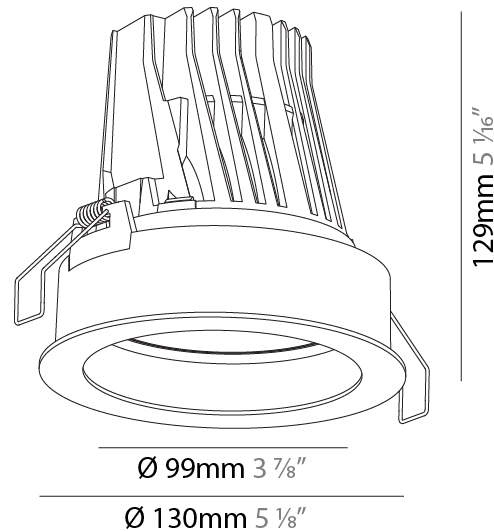

RATINGS AND CERTIFICATIONS

Certified By: Certified for North American Standards
IP rating: IP20