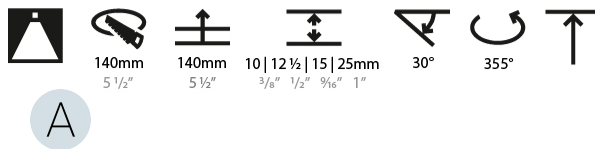

PHYSICAL

Shape: Round
Diameter (mm): 131
Diameter (in): 5 3/16
Length (in): 6 3/4
Height (mm): 127
Height (in): 5
Ceiling Thickness (mm): 10 / 12 / 15 / 25
Ceiling Thickness (in): 3/8 or 1/2 or 9/16 or 1
Min. Recessing Depth (mm): 140
Min. Recessing Depth (in): 5 1/2
Light Distribution: Adjustable / Downlight
Weight (kg): .92
Weight (lbs): 2.02
Fixture Finish: SSR / BKV / CWI / CRY / HAB / UFT / ITA / RUA / FTG / MYG / LOD / PUS / FRO / FUP / KIA / POP / BLS / SPG / MEY / GOH / GUM / CHC / COM / ABZ / JAG / OBR / MOS / ROR
Fixture Material: Aluminum Die Cast
Cut-out Measurements: Ø 140mm / 5 1/2"
Upon Request: Unique Ceiling Thickness

ELECTRICAL

Lamp Type: LED (Zhaga Standard)
Input Wattage (W): 13.2 (2700K) / 16.5
Total Output Wattage (W): 12.1 (2700K) / 14.7
Dimming: Tri-Mode (Non-Dimming and Phase Dimming (120Vac only) and 0-10V Dimming)
Driver Included: No
Driver Location: Recessed Housing
Driver Type: Constant Current - Universal
Driver Class: Class 2
Housing: See components
Input Voltage (V): 120 - 277
Constant Current (MA): 350

LED

Number of LEDs: 1
Color Temperature (°K): 2700 / 3000 / 3500 / 4000
Max. Delivered Lumen (lm): 830 / 930 / 1009 / 1030
CRI: >90 CRI
Lamp Life (hrs): 50000
Upon Request: Special Color Temperature RGB-W Tunable White Special LED

OPTICAL

Reflector: 8
Adjustability: Rotational 355°; Tilt 30°
Upon Request: Special Beam Angles

RATINGS AND CERTIFICATIONS